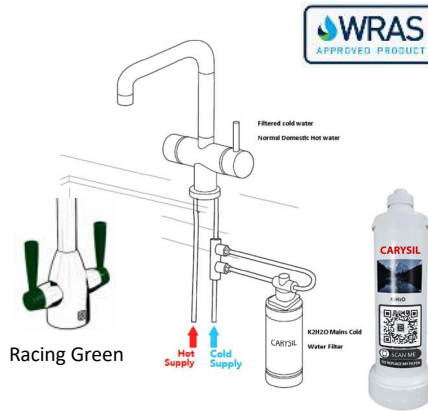

CBK2H2O Filter Kit –Optional