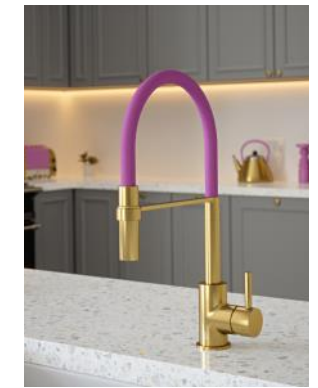

CBVIBTUBE—MUL
Brushed Brass & Mulberry Wine