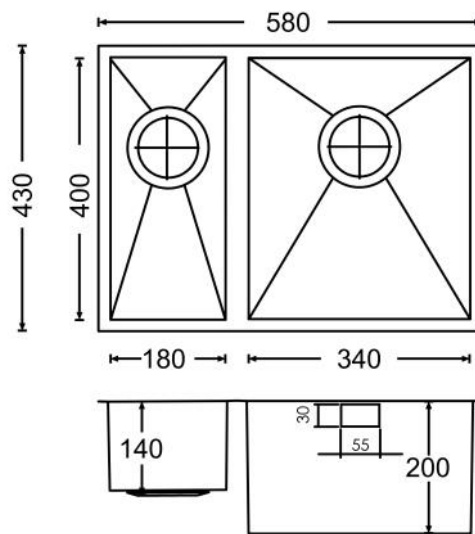

VIBRANCE Stainless Steel & CTC Coated Sinks

VIBRANCE SINK01-DIMS

VIBRANCE SINK04-DIMS

VIBRANCE SINK10-DIMS

VIBRANCE SINK25-DIMS

VIBRANCE SINK07 -DIMS

REVERSIBLE

VIBRANCE SINK07 -DIMS