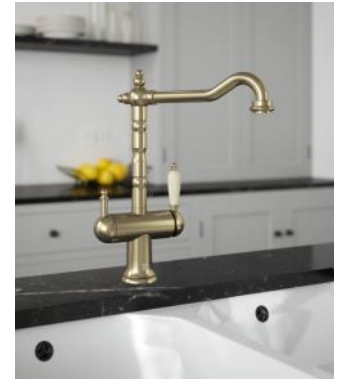

CBHOTTAP16-IVORY
Brushed Brass & Ivory