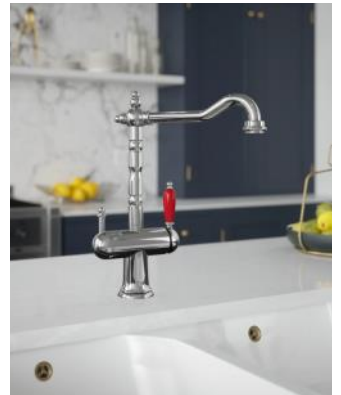

CBHOTTAP4-RED
Chrome & Post Box Red