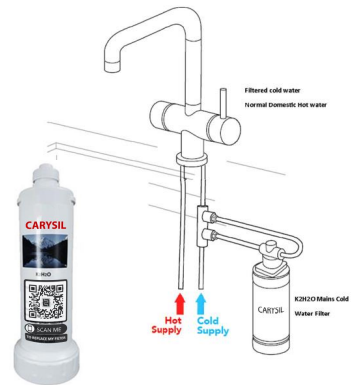

CBVIBTUBENK-AQUA
Brushed Nickel & Aqua Sea

CBVIBTUBENK-MUL
Brushed Nickel & Mulberry

VIBRANCE TUBE

CBVIBTUBEK –BLACK

Vanto Black & Black Velvet Finish

CBK2H2O Filter Kit - Optional

CBVIBTUBEK—WHITE
Vanto Black & Ghost White