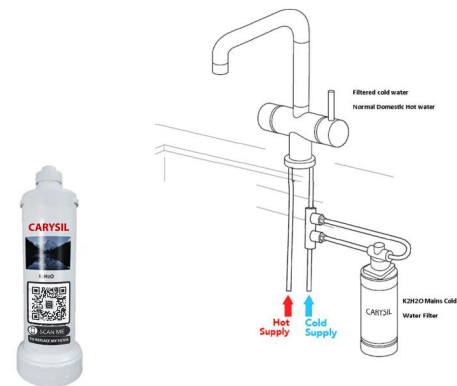

CBK2H2O Filter Kit - Optional

SHAKER TUBE

CBSHKBK-BLACK
Vanto Black & Black Velvet

CBSHKCOP-BLACK
Brushed Copper & Black Velvet

CBSHKCP-BLACK
Chrome & Black Velvet

CBSHKGUN-BLACK
Gun Metal & Black Velvet

CBSHKNK-BLACK
Brushed Nickel & Black Velvet