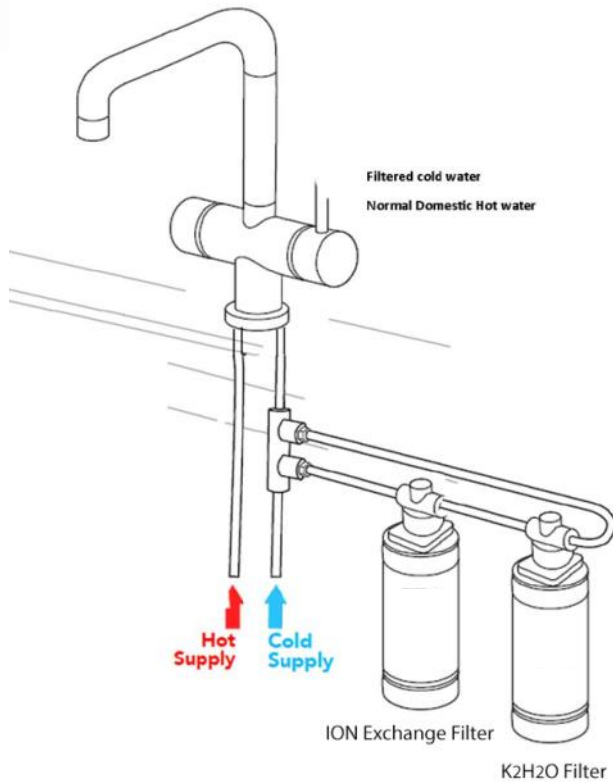

Water Quality Map for The UK

Key

- Soft to moderately soft water area
- Medium to moderately hard water area
- Hard to very hard water area