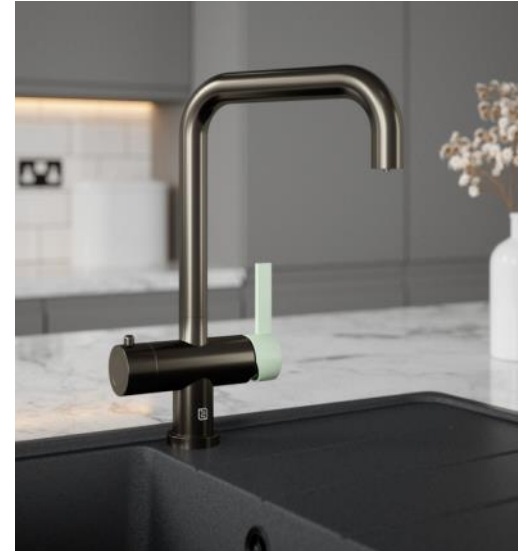

CBHOTTAP7—MINT

Gun Metal & Peppermint Handle