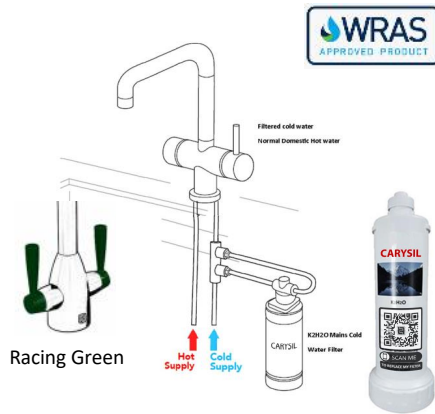

CBVIBTAP2GUN-GREEN
Gun Metal & Citrus Green

CBVIBTAP2GUN-MINT
Gun Metal & Peppermint

CBVIBTAP2GUN-RED
Gun Metal & Post Box Red

CBVIBTAP2GUN-BRASS
Gun Metal & Brushed Brass

CBVIBTAP2GUN-MUSTARD
Gun Metal & English Mustard