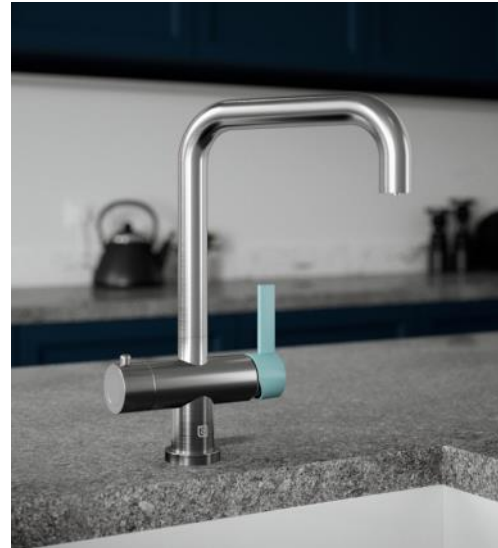

“Never waste time waiting for a kettle to boil again with our sturdy, reliable and attractive Milo instant hot tap in Brushed Nickel

TFHOTTAP9—BLACK

Brushed Steel & Vanto Black Handle

TFHOTTAP9—GREEN

Brushed Steel & Citrus Green Handle