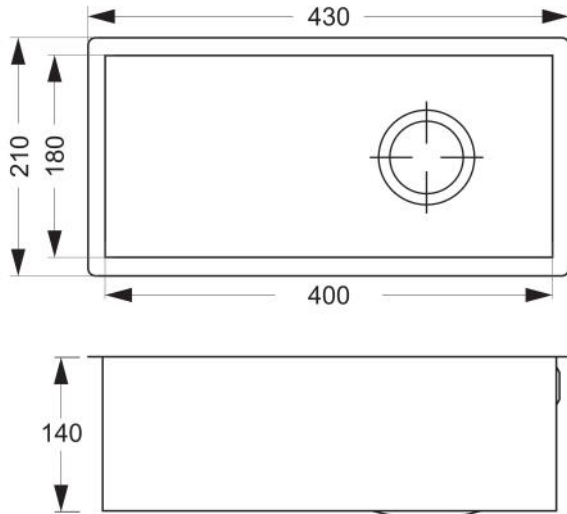

VIBRANCE Stainless Steel & CTC Coated Sinks

VIBRANCE SINK01-DIMS