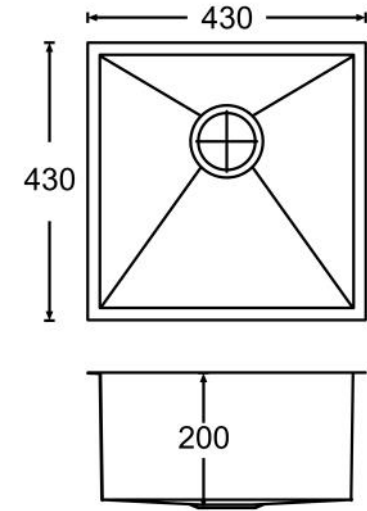

VIBRANCE Stainless Steel & CTC Coated Sinks

VIBRANCE SINK01-DIMS

VIBRANCE SINK04-DIMS

VIBRANCE SINK10-DIMS

VIBRANCE SINK25-DIMS

VIBRANCE SINK07 -DIMS

REVERSIBLE

VIBRANCE SINK07 -DIMS