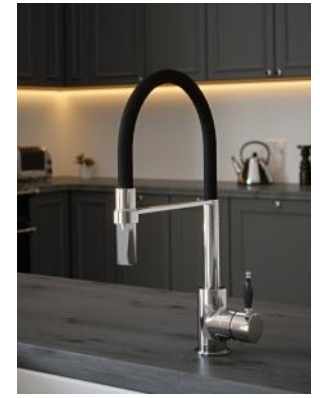

CBK2H2O Filter Kit - Optional

SHAKER TUBE

CBSHKBK-BLACK
Vanto Black & Black Velvet

CBSHKCOP-BLACK
Brushed Copper & Black Velvet

CBSHKCP-BLACK
Chrome & Black Velvet

CBSHKGUN-BLACK
Gun Metal & Black Velvet

CBSHKNK-BLACK
Brushed Nickel & Black Velvet