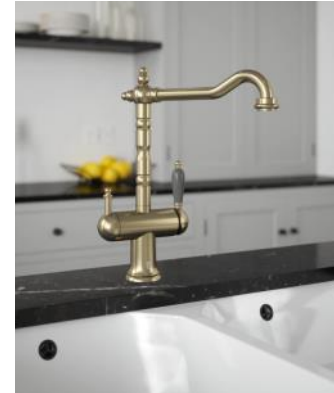

CBHOTTAP16-GREY
Brushed Brass & Anthracite