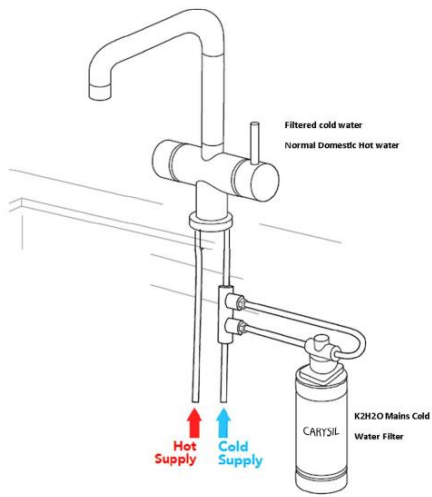

CBSHKTUBE TAP-DIMENSIONS

CBSHKTUBESPRAY TAP-DIMENSIONS

CBVIBTAP2-DUO TAP-DIMENSIONS

CBVIBTAP1-SOLO TAP-DIMENSIONS

K2H2O WATER FILTER –INSTALLATION

K2H2O/ION TWIN FILTER-INSTALLATION

HOT TAP 3 in 1—INSTALLATION