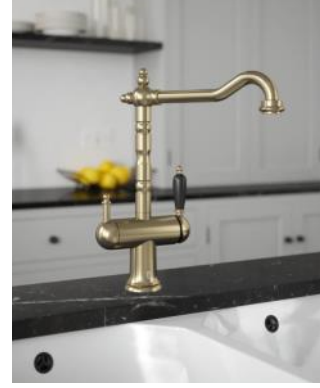

CBHOTTAP16-BLACK
Brushed Brass & Vanto Black