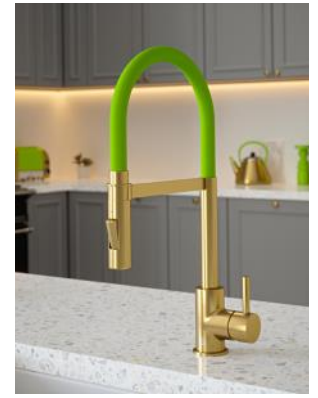

TFVTSNK-MUL
Brushed Nickel & Mulberry

CBVTSBB –BLACK

Brushed Brass & Black Velvet Finish

CBK2H2O Filter Kit - Optional

VIBRANCE SPRAY

CBVTSBB-IVORY
Brushed Brass & Bone Ivory

CBVTSBB-BLUE
Brushed Brass & Salamanca Blue