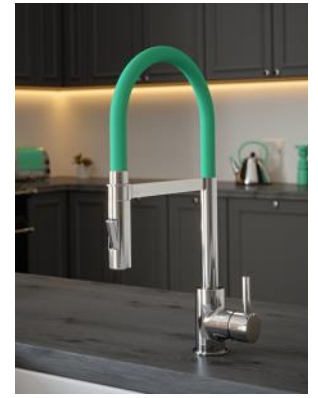

CARYSIL

Chrome & Black Velvet Finish

CBK2H2O Filter Kit - Optional

VIBRANCE SPRAY

CBVTSCP-IVORY
Chrome & Bone Ivory

CBVTSCP-BLUE
Chrome & Salamanca Blue

CBVTSCP-GREEN
Chrome & Green Tea

CBVTSCP-RED
Chrome & Red Sunset