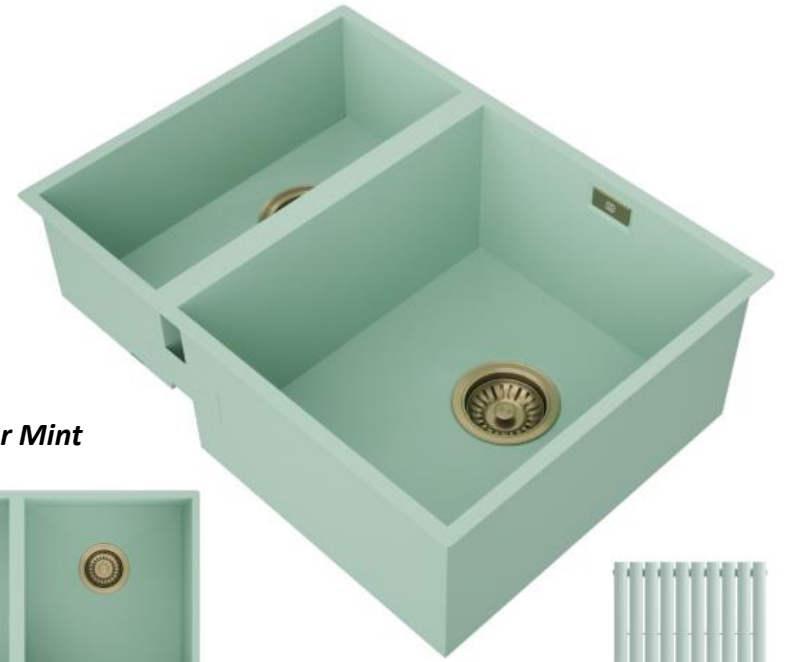

Copper

Burnt Orange & Brass

Pepper Mint

Vanto Black & Brass

Ivory & Brass

Vibrance Sink Sizes

SS304 Surgical Grade Stainless Steel—Inset or Undermount

CBSINK01