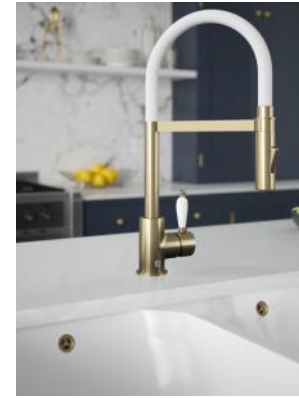

CBVTSCOP-AQUA
Brushed Copper & Aqua Sea

CBVTSCOP-MUL
Brushed Copper & Mulberry

CBSHKTUBECOP –BLACK

CARYSIL

SHAKER TUBE SPRAY

Brushed Copper & Black Velvet Finish

CBK2H2O Filter Kit - Optional

CBSHKTUBEBCB-BLACK
Brushed Brass & Black Velvet