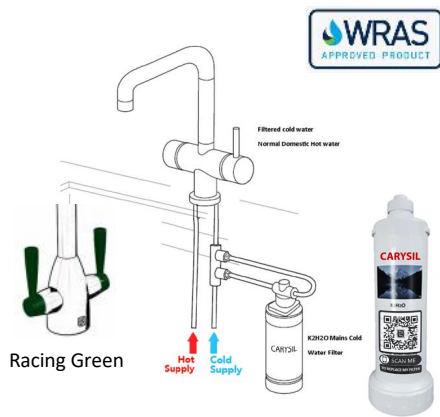

CBK2H2O Filter Kit—Optional Page 50