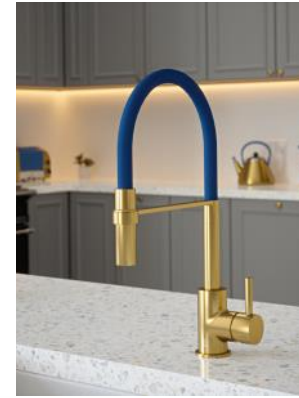

VIBRANCE TUBE

CBVIBTUBE—BLACK

Brushed Brass & Black Velvet Finish

CBK2H2O Filter Kit - Optional

CBVIBTUBE—IVORY
Brushed Brass & Bone Ivory

CBVIBTUBE—BLUE
Brushed Brass & Salamanca Blue

CBVIBTUBE—GREEN
Brushed Brass & Green Tea