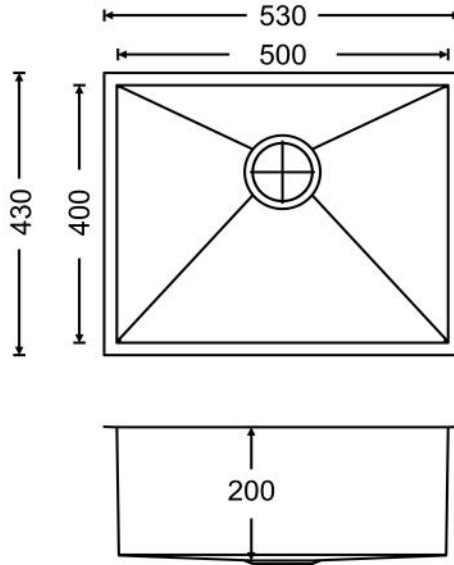

VIBRANCE SINK04-DIMS