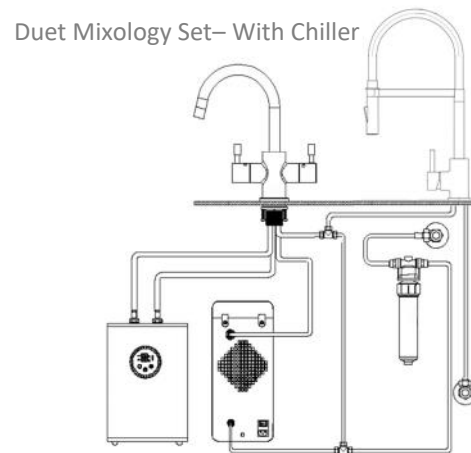

Duet Mixology Set– Ambient Filtered

Duet Mixology Set– With Chiller