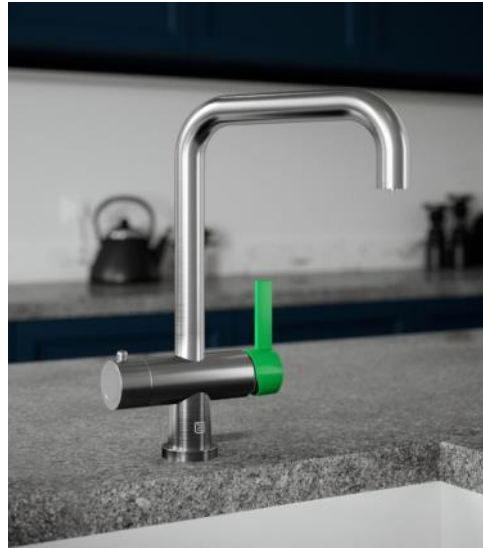

TFHOTTAP9—GREEN

Brushed Steel & Citrus Green Handle