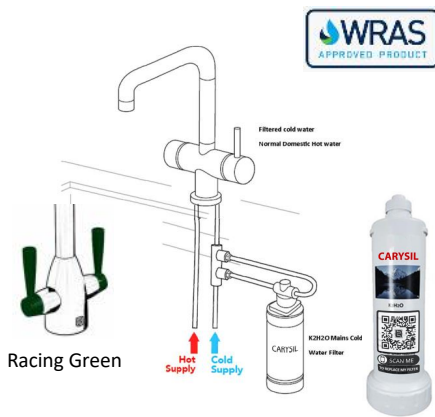

CBVIBTAP1CP-MINT
Chrome & Peppermint