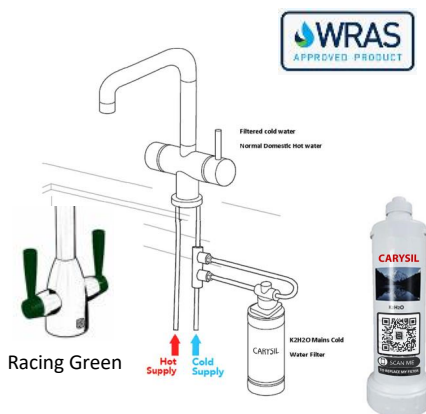

CBVIBTAP1GUN-MINT
Gun Metal & Peppermint

CBVIBTAP1GUN-RED
Gun Metal & Post Box Red

CBVIBTAP1GUN-BRASS
Gun Metal & Brushed Brass

CBVIBTAP1GUN-MUSTARD
Gun Metal & English Mustard

CBK2H2O Filter Kit-Optional Page 55