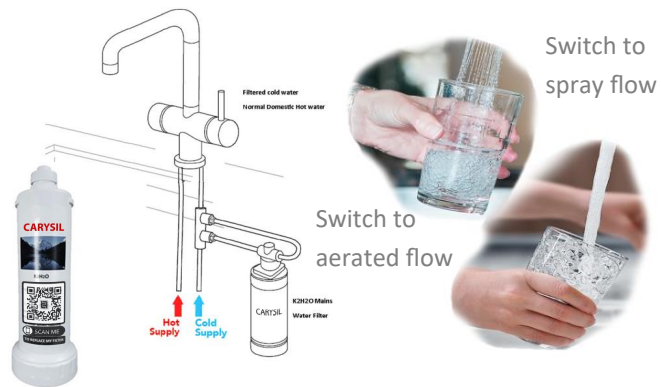

TFVTSNK-MUL
Brushed Nickel & Mulberry

CBVTSBB –BLACK

Brushed Brass & Black Velvet Finish

CBK2H2O Filter Kit - Optional

VIBRANCE SPRAY

CBVTSBB-IVORY
Brushed Brass & Bone Ivory

CBVTSBB-BLUE
Brushed Brass & Salamanca Blue