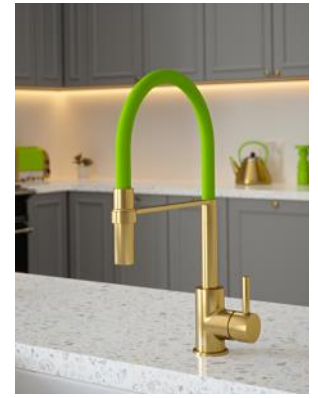

VIBRANCE TUBE

CBVIBTUBE—BLACK

Brushed Brass & Black Velvet Finish

CBK2H2O Filter Kit - Optional

CBVIBTUBE—IVORY
Brushed Brass & Bone Ivory

CBVIBTUBE—BLUE
Brushed Brass & Salamanca Blue

CBVIBTUBE—GREEN
Brushed Brass & Green Tea