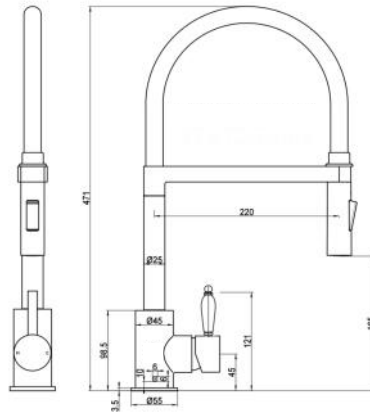

CBSHKTUBE TAP-DIMENSIONS

CBSHKTUBESPRAY TAP-DIMENSIONS

CBVIBTAP2-DUO TAP-DIMENSIONS

CBVIBTAP1-SOLO TAP-DIMENSIONS

K2H2O WATER FILTER –INSTALLATION

K2H2O/ION TWIN FILTER-INSTALLATION

HOT TAP 3 in 1—INSTALLATION