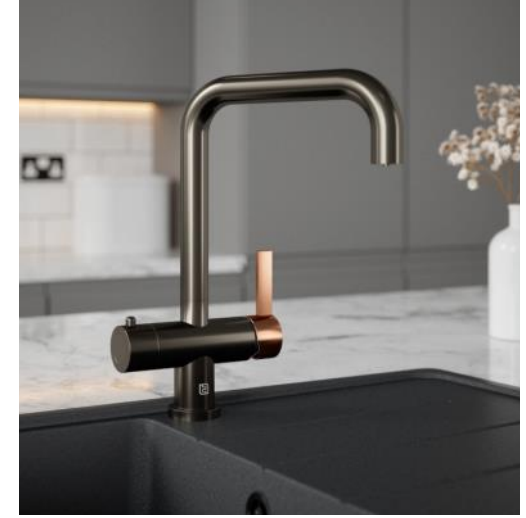

CBHOTTAP7—COPPER

Gun Metal & Brushed Copper Handle