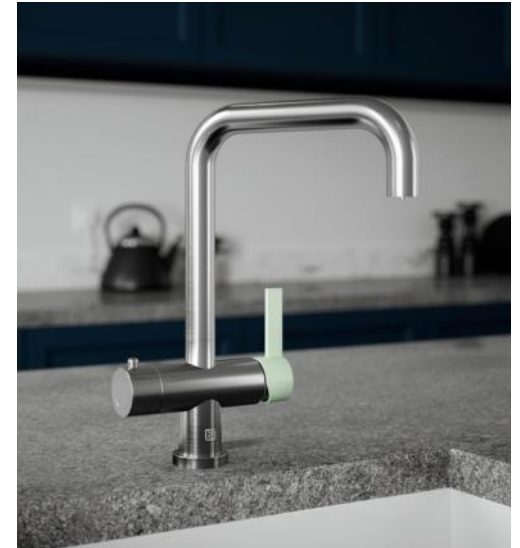

TFHOTTAP9—MINT

Brushed Steel & Peppermint Handle