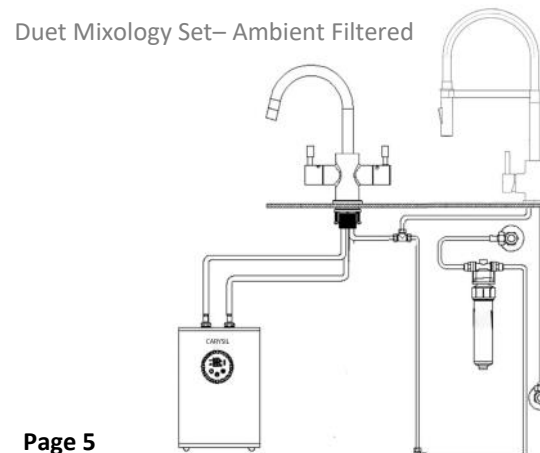

Switch to aerated

Duet Mixology Set– Ambient Filtered