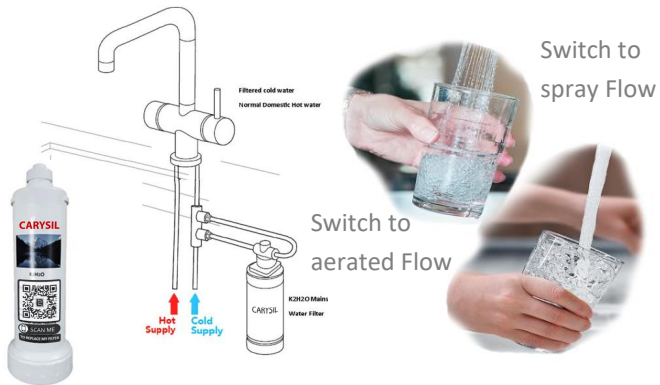

CBVTSCOP-AQUA
Brushed Copper & Aqua Sea

CBVTSCOP-MUL
Brushed Copper & Mulberry

CBSHKTUBECOP –BLACK

CARYSIL

SHAKER TUBE SPRAY

Brushed Copper & Black Velvet Finish

CBK2H2O Filter Kit - Optional

CBSHKTUBEBCB-BLACK
Brushed Brass & Black Velvet