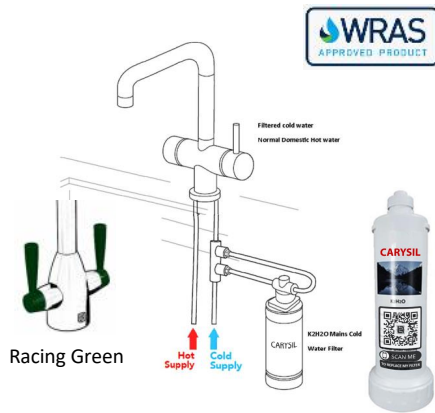

CBK2H2O Filter Kit-Optional

Page 48