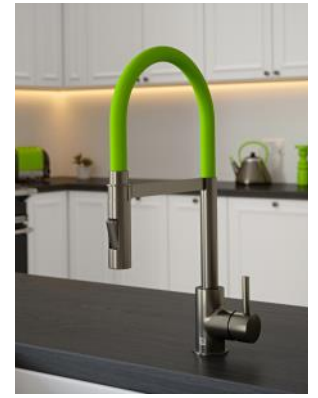

CBVTSGUN-GREEN
Gun Metal & Green Tea