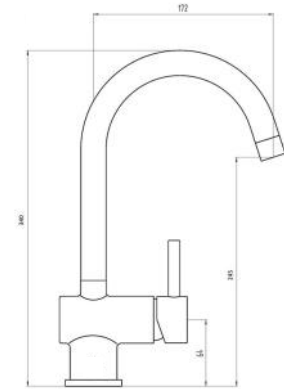

CBVIBTAP1-SOLO TAP-DIMENSIONS