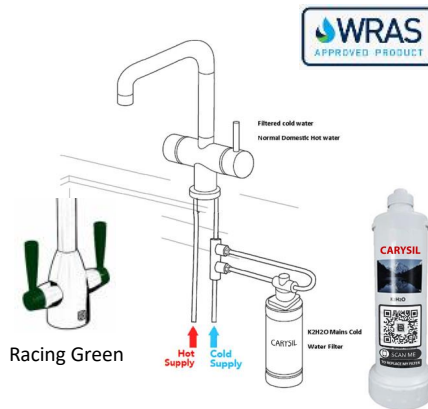

CBK2H2O Filter Kit - Optional **Page 46**