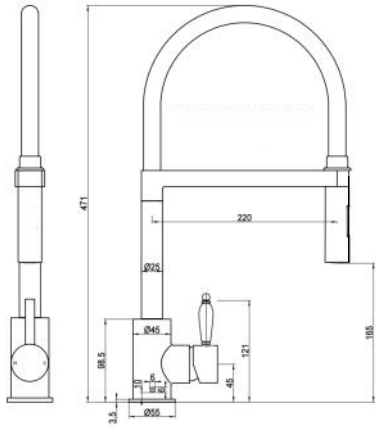

CBSHKTUBE TAP-DIMENSIONS

CBSHKTUBESPRAY TAP-DIMENSIONS

CBVIBTAP2-DUO TAP-DIMENSIONS

CBVIBTAP1-SOLO TAP-DIMENSIONS

K2H2O WATER FILTER –INSTALLATION

K2H2O/ION TWIN FILTER-INSTALLATION

HOT TAP 3 in 1—INSTALLATION