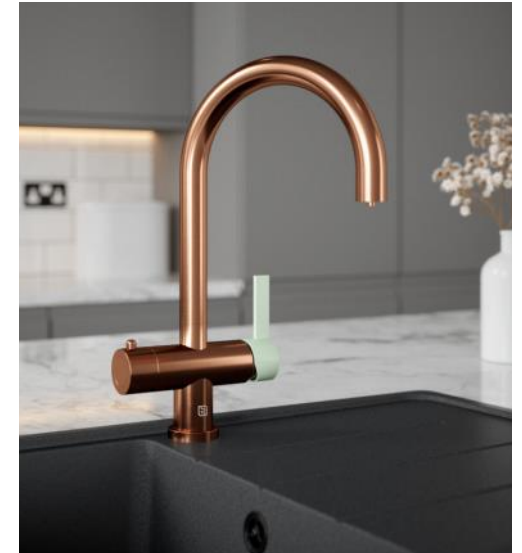

CBHOTTAP14—MINT

Brushed Copper & Peppermint Handle