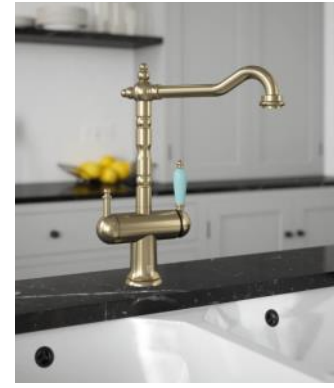

CBHOTTAP16-BLUE
Brushed Brass & Pastel Blue