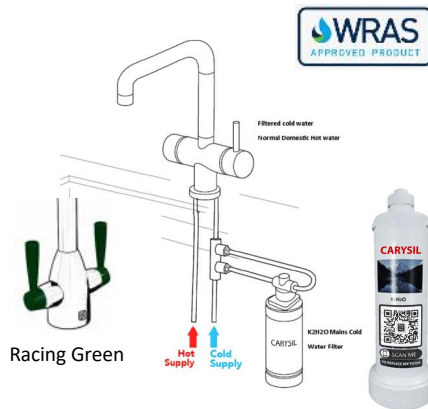

CBVIBTAP1BB-MINT
Brushed Brass & Peppermint

CBVIBTAP1BB-RED
Brushed Brass & Post Box Red

CBVIBTAP1BB-GUN METAL
Brushed Brass & Gun Metal

CBVIBTAP1BB-MUSTARD
Brushed Brass & English Mustard

CBK2H2O Filter Kit –Optional