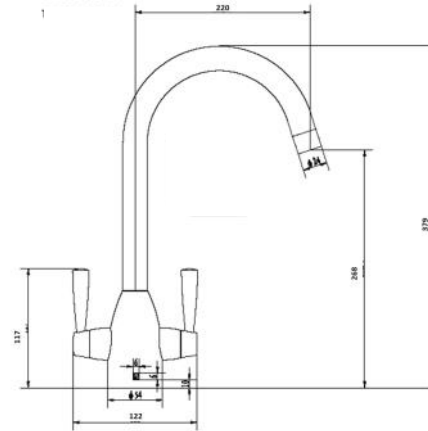

CBSHKTUBE TAP-DIMENSIONS

CBSHKTUBESPRAY TAP-DIMENSIONS

CBVIBTAP2-DUO TAP-DIMENSIONS

CBVIBTAP1-SOLO TAP-DIMENSIONS

K2H2O WATER FILTER –INSTALLATION

K2H2O/ION TWIN FILTER-INSTALLATION

HOT TAP 3 in 1—INSTALLATION