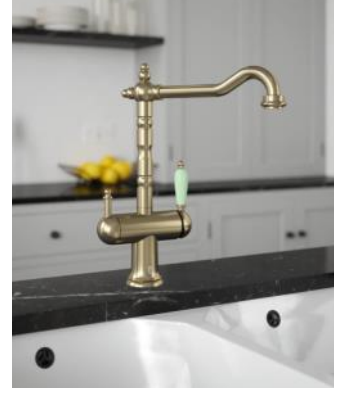

CBHOTTAP16-MINT
Brushed Brass & Peppermint