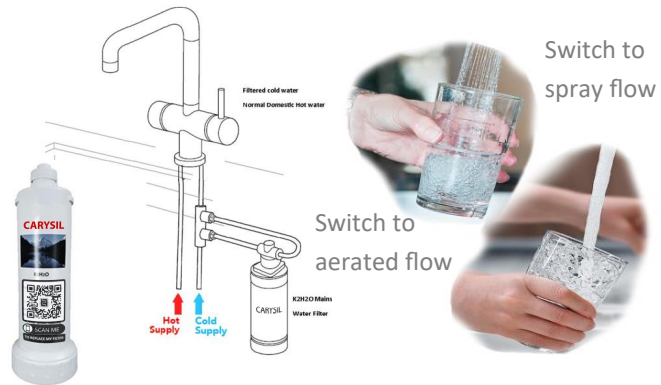

CBVTSGUN—WHITE
Gun Metal & Ghost White

CBVTSGUN—GREY
Gun Metal & Blade Grey

CBVTSGUN-AQUA
Gun Metal & Aqua Sea

CBVTSGUN-MUL
Gun Metal & Mulberry Wine

CBVTSBK –BLACK

Vanto Black & Black Velvet Finish

CBK2H2O Filter Kit - Optional