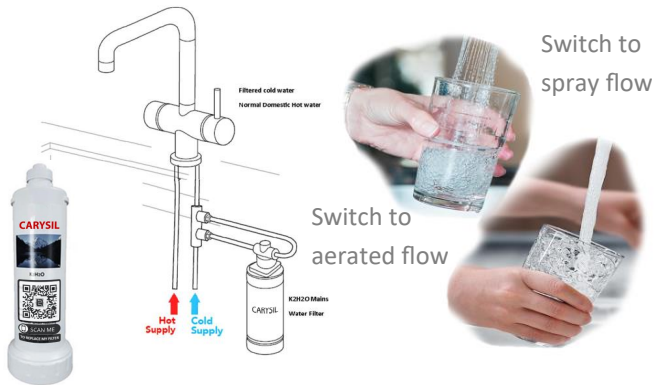

CBK2H2O Filter Kit - Optional