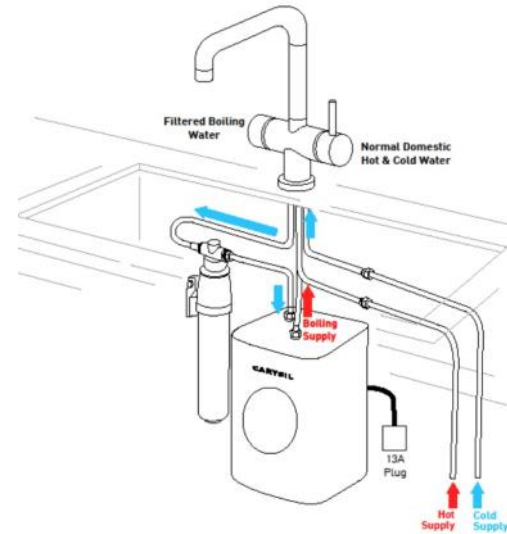

CBSHKTUBE TAP-DIMENSIONS

CBSHKTUBESPRAY TAP-DIMENSIONS

CBVIBTAP2-DUO TAP-DIMENSIONS

CBVIBTAP1-SOLO TAP-DIMENSIONS

K2H2O WATER FILTER –INSTALLATION

K2H2O/ION TWIN FILTER-INSTALLATION

HOT TAP 3 in 1—INSTALLATION