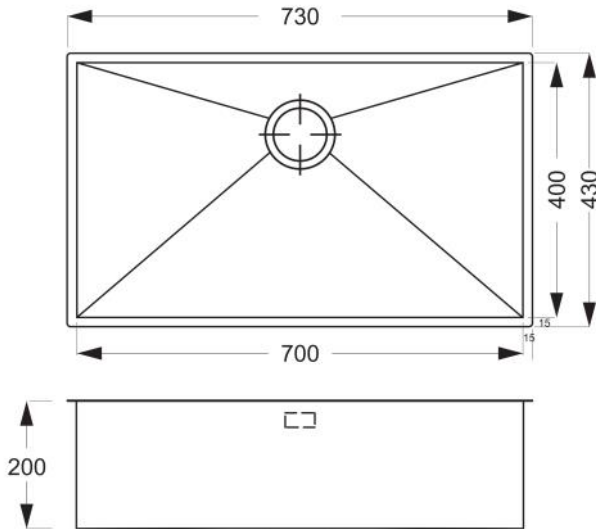

VIBRANCE Stainless Steel & CTC Coated Sinks

VIBRANCE SINK01-DIMS

VIBRANCE SINK04-DIMS

VIBRANCE SINK10-DIMS

VIBRANCE SINK25-DIMS

VIBRANCE SINK07 -DIMS

REVERSIBLE

VIBRANCE SINK07 -DIMS