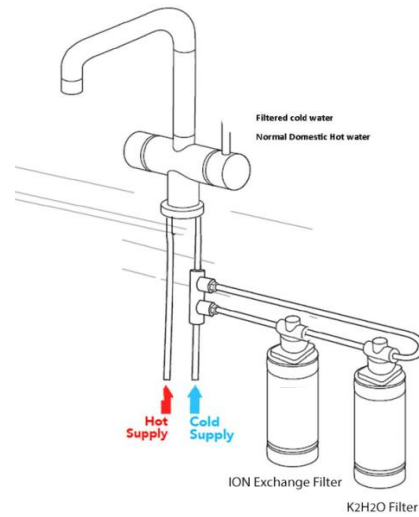

CBSHKTUBE TAP-DIMENSIONS

CBSHKTUBESPRAY TAP-DIMENSIONS

CBVIBTAP2-DUO TAP-DIMENSIONS

CBVIBTAP1-SOLO TAP-DIMENSIONS

K2H2O WATER FILTER –INSTALLATION

K2H2O/ION TWIN FILTER-INSTALLATION

HOT TAP 3 in 1—INSTALLATION