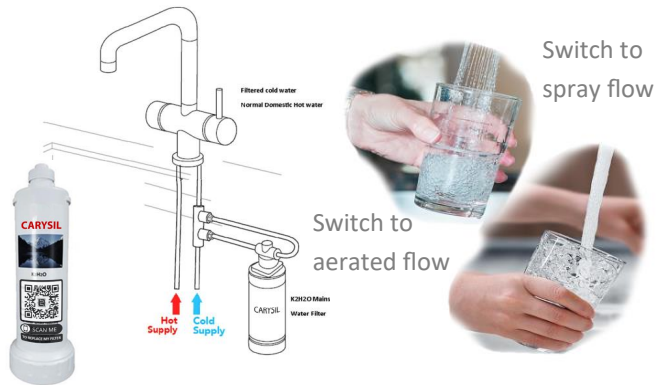

CBVTSBB—GREY
Brushed Brass & Blade Grey

CBVTSBB-AQUA
Brushed Brass & Aqua Sea

CBVTSBB-MUL
Brushed Brass & Mulberry Wine

VIBRANCE SPRAY

CBVTSGUN –BLACK

CARYSIL

Gun Metal & Black Velvet Finish

CBK2H2O Filter Kit - Optional