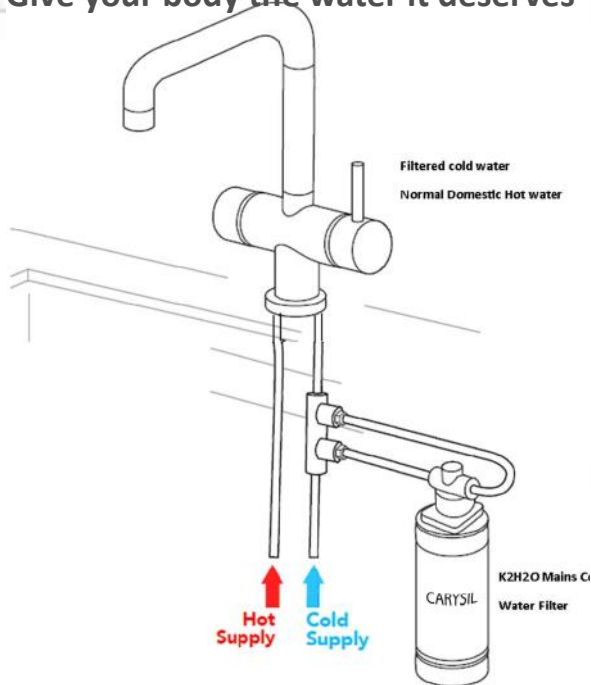

“Give your body the water it deserves”

Removes chlorine

Reduces lime scale

Improves odour

Improves taste

Stops 10 micron bead

Removes organic matter

Removes heavy metals